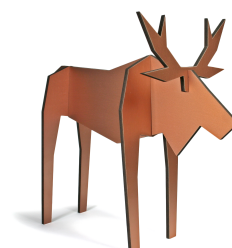

noRdic

minimalist animal figures

INNEY

noRdic

minimalist animal figures

INNEY

	noRdic Moose Natural	noRdic Moose Black	noRdic Moose Copper
Small 10,5 x 15 cm	100000000000001	100000000000001	100000000000001
	nordic-000	nordic-000	nordic-000
Medium 30 x 43 cm	100000000000001	100000000000001	100000000000001
	nordic-000	nordic-000	nordic-000
Large 42 x 60 cm	100000000000001	100000000000001	100000000000001
	nordic-000	nordic-000	nordic-000

noRdic

minimalist animal figures

INNEY

noRdic | Wolf
Natural

noRdic | Wolf
Black

Small 10,5 x 15 cm	100000000000001	100000000000001
	nordic-000	nordic-000
Large 42 x 60 cm	100000000000001	100000000000001
	nordic-000	nordic-000

noRdic | Polar Bear
White

Small 10,5 x 15 cm	1000000000000001
	nordic-000
Medium 30 x 43 cm	1000000000000001
	nordic-000
Large 42 x 60 cm	1000000000000001
	nordic-000

noRdic | Hanging Moose
Natural

1000000000000001