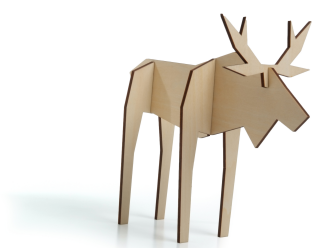

noRdic

minimalist animal figures

INNEY

noRdic

minimalist animal figures

INNEY

	noRdic Moose Natural	noRdic Moose Black	noRdic Moose Copper
Small 10,5 x 15 cm	100000000000001	100000000000001	100000000000001
	nordic-000	nordic-000	nordic-000
Medium 30 x 43 cm	100000000000001	100000000000001	100000000000001
	nordic-000	nordic-000	nordic-000
Large 42 x 60 cm	100000000000001	100000000000001	100000000000001
	nordic-000	nordic-000	nordic-000

noRdic

minimalist animal figures

INNEY

noRdic | Wolf
Natural

noRdic | Wolf
Black

Small 10,5 x 15 cm	100000000000001	100000000000001
	nordic-000	nordic-000
Large 42 x 60 cm	100000000000001	100000000000001
	nordic-000	nordic-000