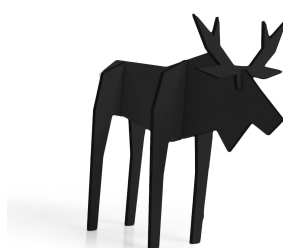

noRdic

minimalist animal figures

INNEY

noRdic

minimalist animal figures

INNEY

	noRdic Moose Natural	noRdic Moose Black	noRdic Moose Copper
Small 10,5 x 15 cm	100000000000001	100000000000001	100000000000001
	nordic-000	nordic-000	nordic-000
Medium 30 x 43 cm	100000000000001	100000000000001	100000000000001
	nordic-000	nordic-000	nordic-000
Large 42 x 60 cm	100000000000001	100000000000001	100000000000001
	nordic-000	nordic-000	nordic-000

noRdic

minimalist animal figures

INNEY

noRdic | Wolf
Natural

noRdic | Wolf
Black

Small 10,5 x 15 cm	100000000000001	100000000000001
	nordic-000	nordic-000
Large 42 x 60 cm	100000000000001	100000000000001
	nordic-000	nordic-000

noRdic | Polar Bear
White

Small 10,5 x 15 cm	1000000000000001
	nordic-000
Medium 30 x 43 cm	1000000000000001
	nordic-000
Large 42 x 60 cm	1000000000000001
	nordic-000

noRdic | Hanging Moose
Natural

1000000000000001