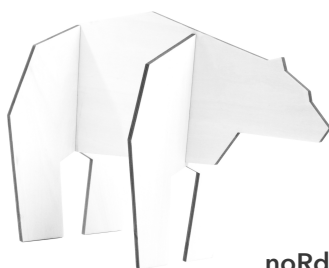

noRdic

minimalist animal figures

INNEY

noRdic

minimalist animal figures

INNEY

	noRdic Moose Natural	noRdic Moose Black	noRdic Moose Copper
Small 10,5 x 15 cm	100000000000001	100000000000001	100000000000001
	nordic-000	nordic-000	nordic-000
Medium 30 x 43 cm	100000000000001	100000000000001	100000000000001
	nordic-000	nordic-000	nordic-000
Large 42 x 60 cm	100000000000001	100000000000001	100000000000001
	nordic-000	nordic-000	nordic-000

noRdic

minimalist animal figures

INNEY

noRdic | Wolf
Natural

noRdic | Wolf
Black

Small 10,5 x 15 cm	100000000000001	100000000000001
	nordic-000	nordic-000
Large 42 x 60 cm	100000000000001	100000000000001
	nordic-000	nordic-000

noRdic | Polar Bear
White

Small 10,5 x 15 cm	1000000000000001
	nordic-000
Medium 30 x 43 cm	1000000000000001
	nordic-000
Large 42 x 60 cm	1000000000000001
	nordic-000

noRdic | Hanging Moose
Natural

1000000000000001